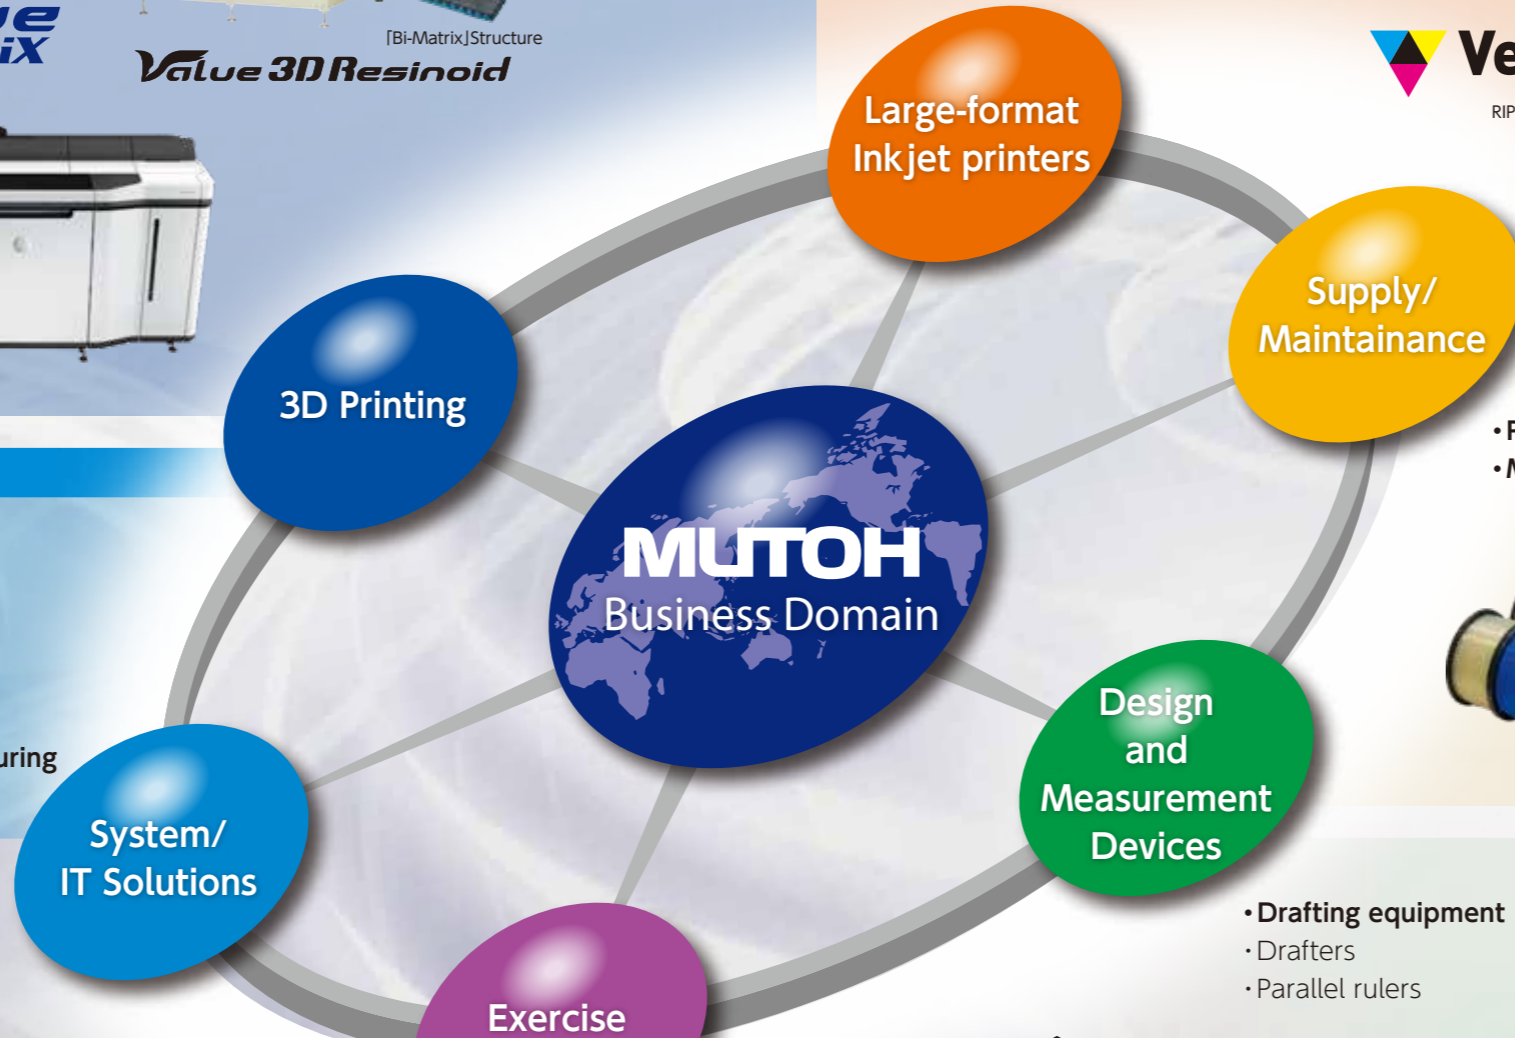

3D Printing

- 3D Printer
  - Desktop model
  - Professional model
  - Production model

Fused Filament Fabrication (FFF) type 3D printer

DLP® Optical shaping method 3D printer

Value 3D MagiX

Value 3D Resinoid [Bi-Matrix] Structure

3DSYSTEMS

hp

Large-format Inkjet printers

- Inkjet printers
  - Signage & Display
  - Textile/Soft Signage
  - Industrial
- Plotters for CAD
- RIP Software

XpertJet

PerformanceJet

VerteLith RIP Software

ValueJet

DrafStation

System/IT Solutions

MDraf suite

ProductionMaster™

- Software Development
- Solutions for manufacturing
- Solutions for CAD

MDraf Spirit

INSPIRATION

Change the inspiration into **your excitement**
Express the imagination brilliantly
Expand your excitement

IDEA

Change the idea into **your surprise**
Support "MONOZUKURI" with IT (Information Technology)
Bring your surprise into shape

IMAGE

Change the images into **a common language**
Lead the passion on "MONOZUKURI" to glory
Convey your images to global audience

Supply/Maintenance

- Printer Supplies
- Maintenance Business

mp INK 31

MS41 Eco Solvent Inks

Exercise Equipment

- Sports tape
- Supporters
- Fitness products
- Shoe care products

Finoa

PRO

- Drafting equipment
- Drafters
- Parallel rulers

DRAFTER

- Measurement and Control Devices
- Linear Encoders
- Digital Counters
- Rotary Encoders

DIGICOLLAR

Exercise Equipment

Drawing and Design

Measurement and Control Devices